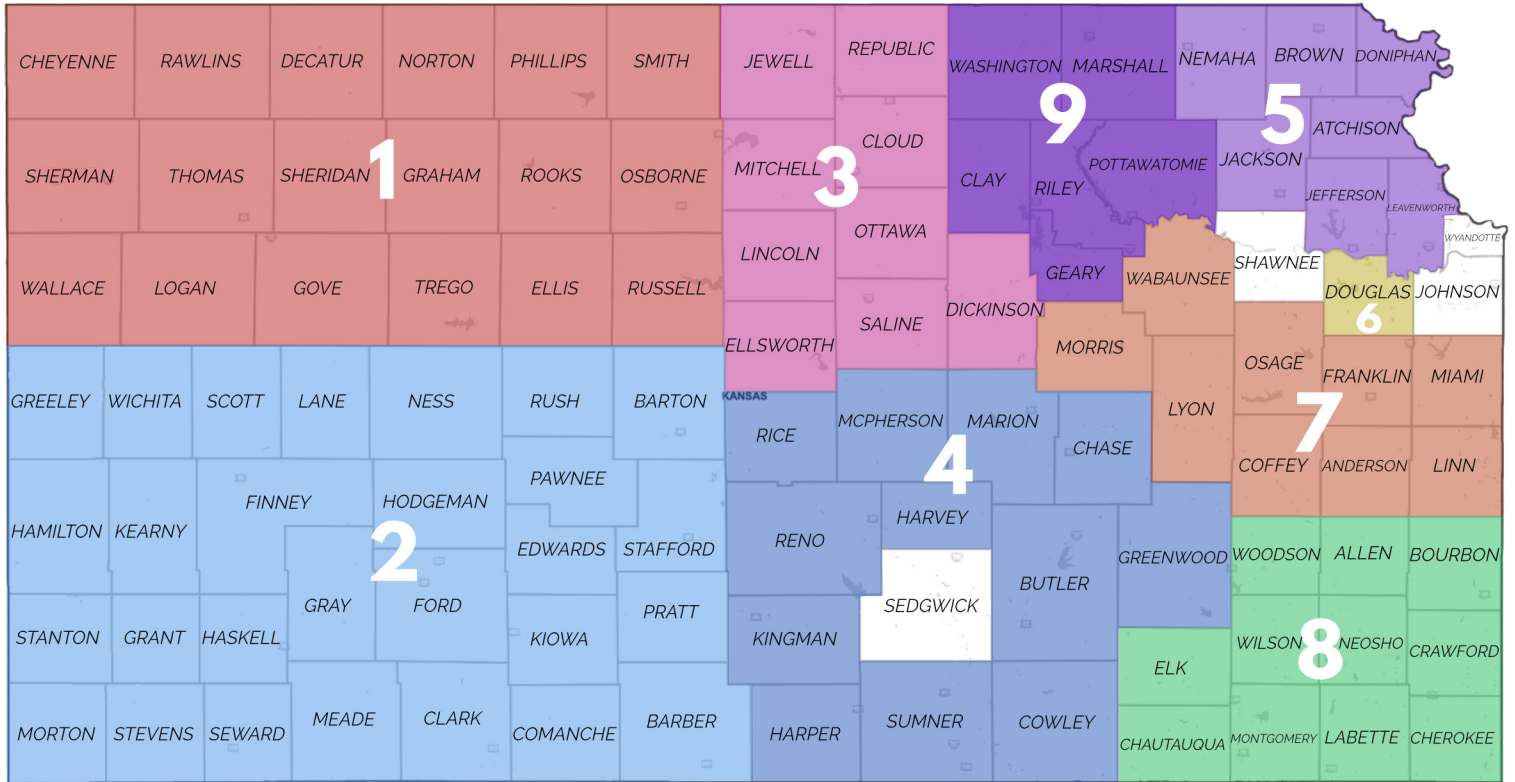

Kansas Statewide Homeless Coalition

2022 KANSAS BOS COC REGIONAL MAP

1

Northwest

Cheyenne, Decatur, Ellis, Gove, Graham, Logan, Norton, Osborne, Phillips, Rawlins, Rooks, Russell, Sheridan, Sherman, Smith, Thomas, Trego, Wallace

2

Southwest

Barber, Barton, Clark, Comanche, Edwards, Finney, Ford, Grant, Gray, Greeley, Hamilton, Haskell, Hodgeman, Kearny, Kiowa, Lane, Meade, Morton, Ness, Pawnee, Pratt, Rush, Scott, Seward, Stafford, Stanton, Stevens, Wichita

3

North Central

Cloud, Dickinson, Ellsworth, Jewell, Lincoln, Mitchell, Ottawa, Republic, Saline

4

South Central

Butler, Chase, Cowley, Greenwood, Harper, Harvey, Kingman, Kiowa, Marion, McPherson, Reno, Rice, Sumner

5

Northeast

Atchison, Brown, Doniphan, Jackson, Jefferson, Leavenworth, Nemaha,

6

Douglas

Douglas

7

East Central