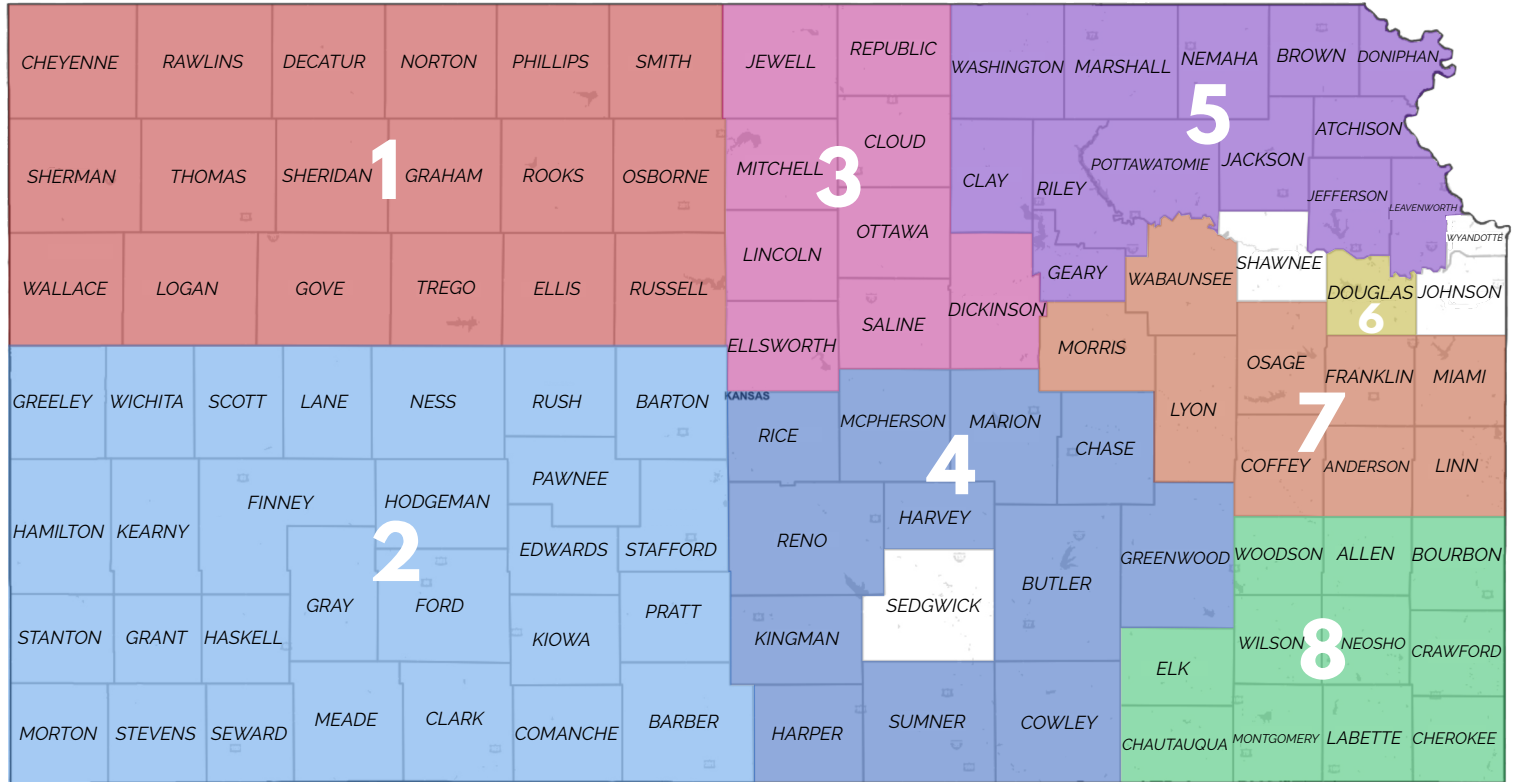

Kansas Statewide Homeless Coalition

COC BALANCE OF STATE

REGIONAL COORDINATORS

1

Northwest

Shanae Eggert & Casey Palmateer
seggert@kshomeless.com
cpalmateer@kshomeless.com

2

Southwest