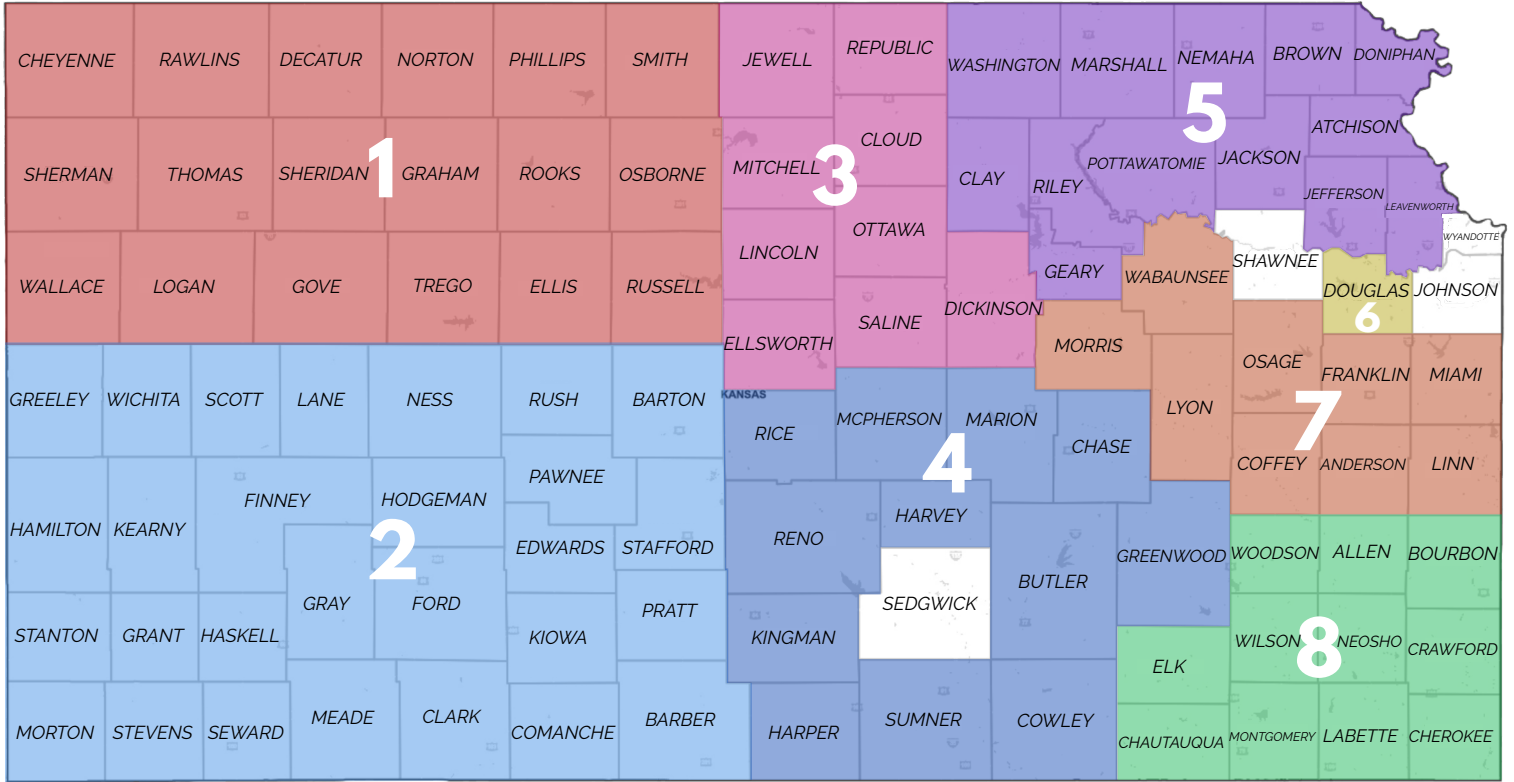

Kansas Statewide Homeless Coalition

COC BALANCE OF STATE

REGIONAL COORDINATORS

1

Northwest*

Shanae Eggert
seggert@kshomeless.com

2

Southwest