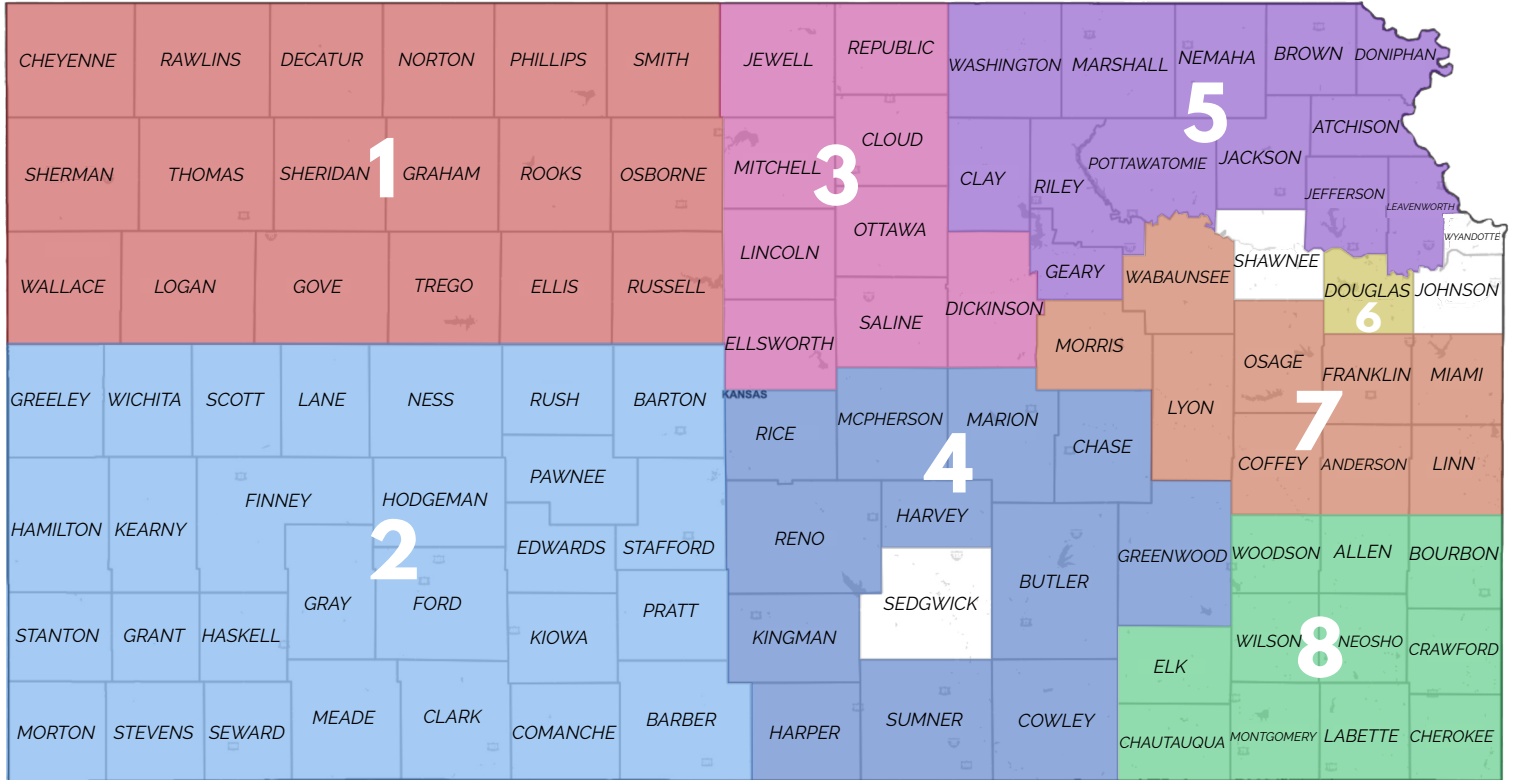

Kansas Statewide Homeless Coalition

COC BALANCE OF STATE

REGIONAL COORDINATORS

1

Northwest

Linda Mills
lmills@firstcallelliscounty.com

2

Southwest