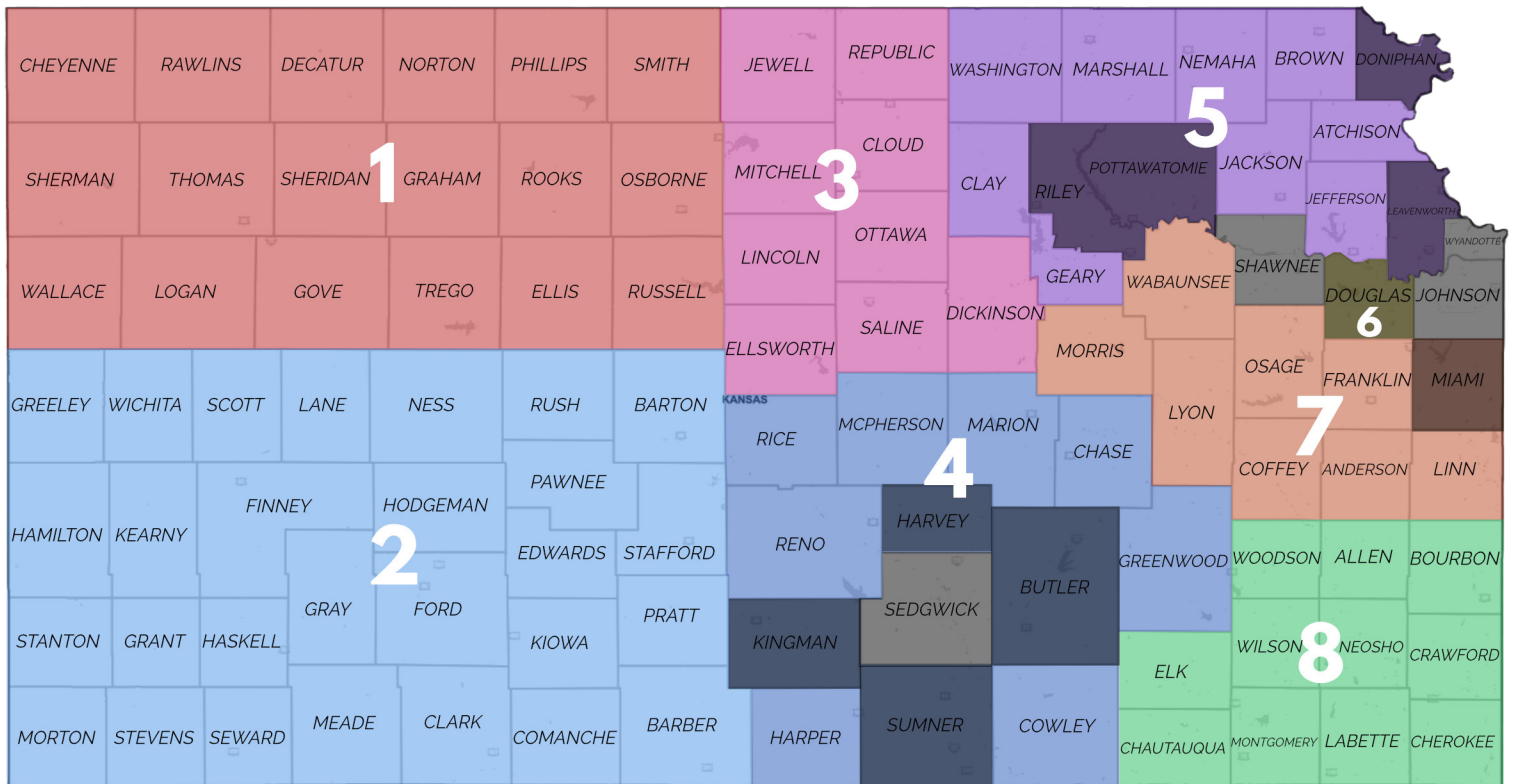

# 2022 Special NOFO

## Counties that are not classified as rural

14 counties are NOT eligible for the Rural Set Aside NOFO according to HUD:

Butler, Doniphan, Douglas, Harvey, Johnson, Kingman, Leavenworth, Miami, Pottawatomie, Riley, Sedgwick, Shawnee, Sumner, and Wyandotte